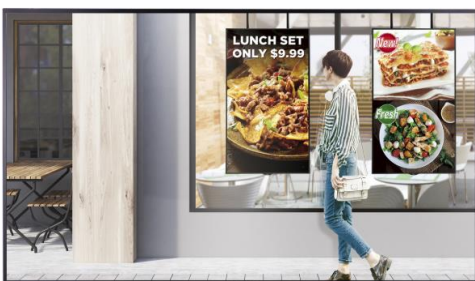

49XS4F

Écran Vitrine IPS FHD 49 pouces

ECRAN DIRECT LED

Dalle IPS – M+

webOS 3.0, SoC Quad Core

RESOLUTION FHD

1920x1080

LUMINOSITE

4000cd/m² (Typ)

CONTRASTE

1000:1

ANGLE DE VISION 178°/178°

MODE PORTRAIT & PAYSAGE

BEZEL

9mm (H/B), 6,5mm (G/D)

CONTROLE LAN RJ45, RS232C

HDMI (2), DP, DVI, USB

SMART ENERGY SAVING

GARANTIE 3 ANS