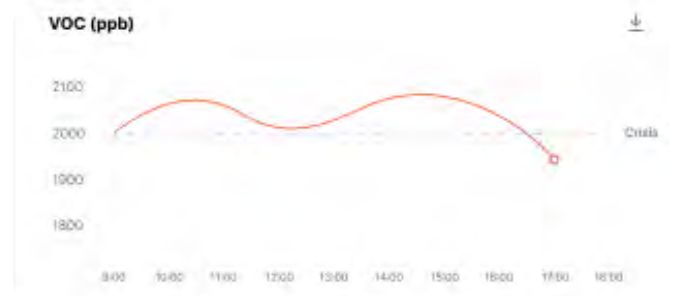

Advanced features for safer rooms.

Neat Board incorporates a wealth of unique features. Aside from Zoom Direct Share WiFi capability, you can seamlessly share both audio and visual content via an HDMI cable. Neat Board instinctively frames you perfectly too, and then auto releases the room when you leave. Plus, thanks to Neat Sense, it enables you to monitor meeting spaces, which can lead to significant health benefits for employees. Neat Sense helps you control and keep track of air quality, humidity, CO2 and VOC. Also, whether or not there are people in a room and if so, how many. That way, you can be sure of maintaining safe social distancing at all times.