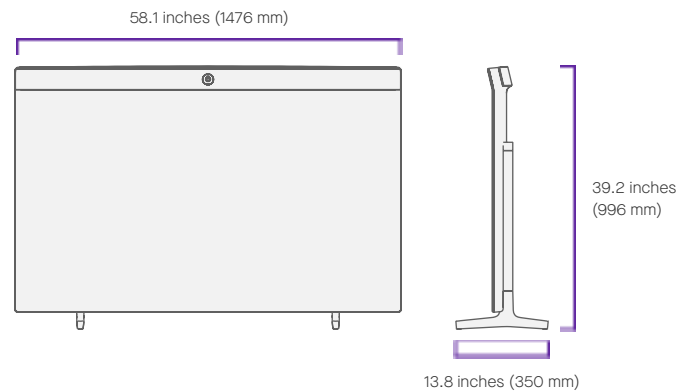

Advanced features for safer rooms.

Neat Board incorporates a wealth of unique features. Aside from Zoom Direct Share WiFi capability, you can seamlessly share both audio and visual content via an HDMI cable. Neat Board instinctively frames you perfectly too, and then auto releases the room when you leave. Plus, thanks to Neat Sense, it enables you to monitor meeting spaces, which can lead to significant health benefits for employees. Neat Sense helps you control and keep track of air quality, humidity, CO2 and VOC. Also, whether or not there are people in a room and if so, how many. That way, you can be sure of maintaining safe social distancing at all times.

Table stand is included with every Neat Board.
Wall mount and Floor stand are optional.

Add Neat Pad as an additional controller and scheduling display.

Neat Board

- 65-inch capacitive multi-touch LED screen
- Ultra HD 4K (3840 × 2160 screen resolution)
- Anti-glare and anti-fingerprint coating
- Camera LED
- System LED
- Ambient light sensor
- Sensors for temperature, humidity, CO2 and VOC
- 2X Neat Marker (passive)
- Table stand
- Floor stand (optional)
- Wall mount (optional)
- Neat Pad controller (optional)
- Neat Pad scheduling display (optional)
- Zoom Rooms for Touch software

Size & Weight

Table Stand
Width: 58.1 inches (1476 mm)
Height: 39.2 inches (996 mm)
Depth: 13.8 inches (350 mm)
Weight: 102.6 pounds (46.5 kg)

Wall mount (optional)
Width: 58.1 inches (1476 mm)
Height: 36.7 inches (931 mm)
Depth: 4 inches (104 mm)
Weight: 111.6 pounds (50.6 kg)

Floor stand (optional)
Width: 58.1 inches (1476 mm)
Height: 71.3 inches (1812 mm)
Depth: 29.3 inches (744 mm)
Weight: 124.6 pounds (56.5 kg)