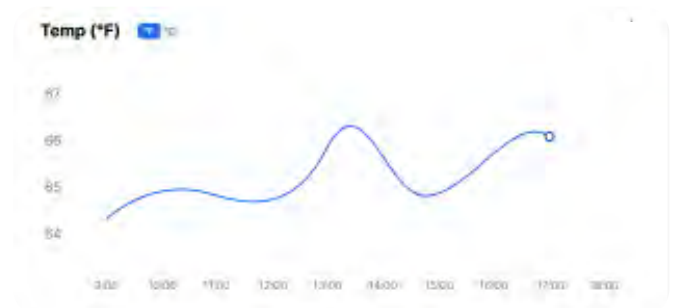

Advanced features for safer rooms.

Neat Board incorporates a wealth of unique features. Aside from Zoom Direct Share WiFi capability, you can seamlessly share both audio and visual content via an HDMI cable. Neat Board instinctively frames you perfectly too, and then auto releases the room when you leave. Plus, thanks to Neat Sense, it enables you to monitor meeting spaces, which can lead to significant health benefits for employees. Neat Sense helps you control and keep track of air quality, humidity, CO2 and VOC. Also, whether or not there are people in a room and if so, how many. That way, you can be sure of maintaining safe social distancing at all times.