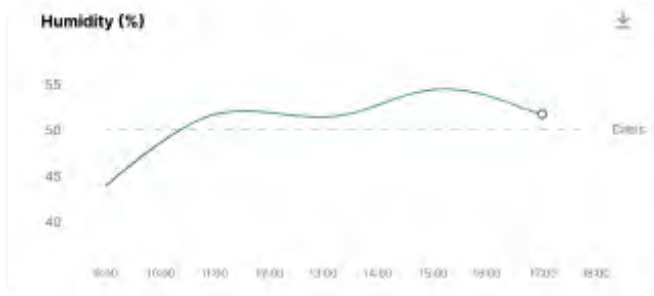

Advanced features for safer rooms.

Neat Board incorporates a wealth of unique features. Aside from Zoom Direct Share WiFi capability, you can seamlessly share both audio and visual content via an HDMI cable. Neat Board instinctively frames you perfectly too, and then auto releases the room when you leave. Plus, thanks to Neat Sense, it enables you to monitor meeting spaces, which can lead to significant health benefits for employees. Neat Sense helps you control and keep track of air quality, humidity, CO2 and VOC. Also, whether or not there are people in a room and if so, how many. That way, you can be sure of maintaining safe social distancing at all times.