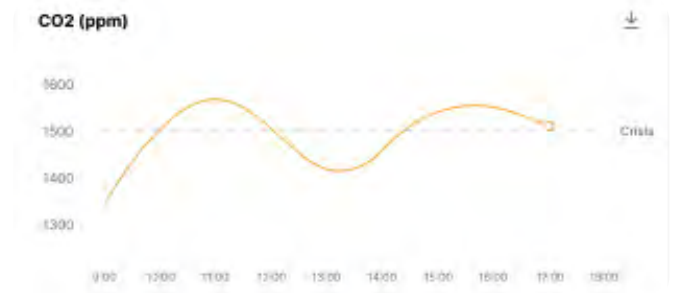

Advanced features for safer rooms.

Neat Board incorporates a wealth of unique features. Aside from Zoom Direct Share WiFi capability, you can seamlessly share both audio and visual content via an HDMI cable. Neat Board instinctively frames you perfectly too, and then auto releases the room when you leave. Plus, thanks to Neat Sense, it enables you to monitor meeting spaces, which can lead to significant health benefits for employees. Neat Sense helps you control and keep track of air quality, humidity, CO2 and VOC. Also, whether or not there are people in a room and if so, how many. That way, you can be sure of maintaining safe social distancing at all times.