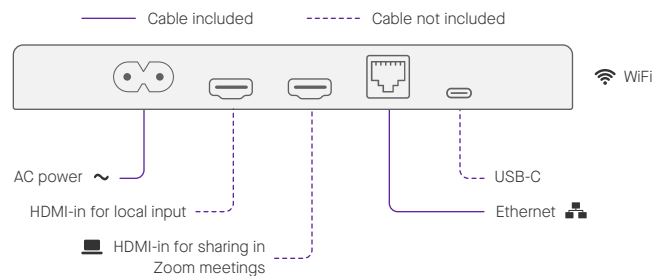

Simple set-up.

Neat Board is remarkably easy to install and set-up. Everything you need is included in the box. It comes with a table stand, 5m ethernet cable, 3m power cord and a pair of Neat Markers, so two people can sketch or write annotations at the same time. Additionally, you can buy a customized Neat wall mount or floor stand, and if required, wheels for the floor stand, giving you freer mobility between rooms.

Managed and supported by Zoom.

Neat Board removes complexities and threats thanks to it being a secure, single-purpose hardware device, so less stressing about passwords and patches. Neat Board empowers you to upgrade everything from your Zoom account and is your single point of contact for support.

Advanced features for safer rooms.

Neat Board incorporates a wealth of unique features. Aside from Zoom Direct Share WiFi capability, you can seamlessly share both audio and visual content via an HDMI cable. Neat Board instinctively frames you perfectly too, and then auto releases the room when you leave. Plus, thanks to Neat Sense, it enables you to monitor meeting spaces, which can lead to significant health benefits for employees. Neat Sense helps you control and keep track of air quality, humidity, CO2 and VOC. Also, whether or not there are people in a room and if so, how many. That way, you can be sure of maintaining safe social distancing at all times.

Table stand is included with every Neat Board.
Wall mount and Floor stand are optional.

Add Neat Pad as an additional controller and scheduling display.

Neat Board

- 65-inch capacitive multi-touch LED screen
- Ultra HD 4K (3840 × 2160 screen resolution)
- Anti-glare and anti-fingerprint coating
- Camera LED
- System LED
- Ambient light sensor
- Sensors for temperature, humidity, CO2 and VOC
- 2X Neat Marker (passive)
- Table stand
- Floor stand (optional)
- Wall mount (optional)
- Neat Pad controller (optional)
- Neat Pad scheduling display (optional)
- Zoom Rooms for Touch software