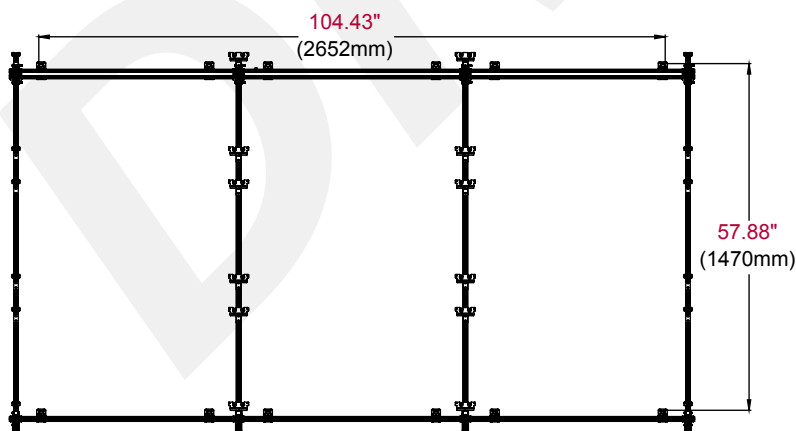

DS-LEDFLAAF-3X3

LED Wall Mount for LG LAAF 130"

Key Features

- Fine adjustment of up to 10mm depth and 15mm height to ensure perfect alignment.
- Compatible with LG bezel finishing kit (ACC-LAAMF15) to create a sleek and stylish appearance ideal for any professional application.
- Mount depth of only 67mm holds LED display close to the wall for a slim, space saving appearance. (Overall depth with LED modules 118mm)
- Tested by Peerless-AV to UL2442 standard for the assurance of personal safety
- Kit solution designed and built specifically to accommodate LG LAAF 130" display
- Custom spacers included to simplify mount installation

Easy Hang Hardware for a installer friendly set-up

Low-Profile Design positions display close to wall for a discreet appearance

Cradle Hooks enables simple install of the LG framework

Depth Adjustment to easily overcome uneven wall surfaces

TOP VIEW WITH CABINET

TOP VIEW

FRONT VIEW

SIDE VIEW

SIDE VIEW WITH CABINET

UPC code

735029334415

Visit peerless-av.com to see the complete line of AV solutions from Peerless-AV, including outdoor displays, wireless, kiosks, digital audio, display mounts, projector mounts, carts/stands, and a full assortment of accessories.