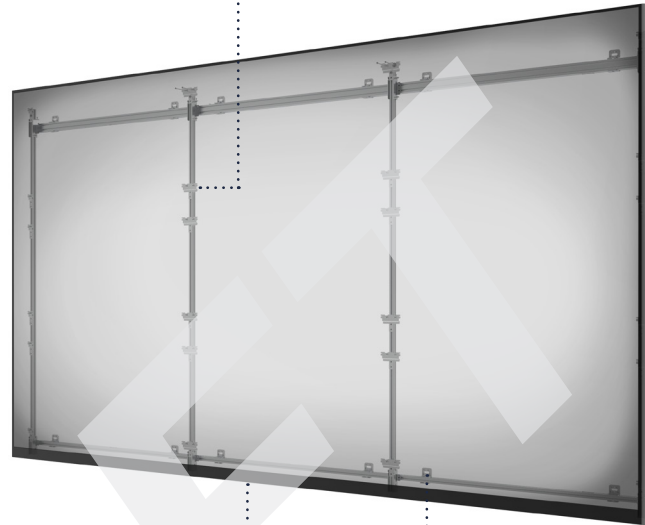

DS-LEDFLAAF-3X3

LED Wall Mount for LG LAAF 130"

Key Features

- Fine adjustment of up to 10mm depth and 15mm height to ensure perfect alignment.
- Compatible with LG bezel finishing kit (ACC-LAAMF15) to create a sleek and stylish appearance ideal for any professional application.
- Mount depth of only 67mm holds LED display close to the wall for a slim, space saving appearance. (Overall depth with LED modules 118mm)
- Tested by Peerless-AV to UL2442 standard for the assurance of personal safety
- Kit solution designed and built specifically to accommodate LG LAAF 130" display
- Custom spacers included to simplify mount installation

Easy Hang Hardware for a installer friendly set-up

Low-Profile Design positions display close to wall for a discreet appearance

Cradle Hooks enables simple install of the LG framework

Depth Adjustment to easily overcome uneven wall surfaces

TOP VIEW WITH CABINET

TOP VIEW

FRONT VIEW

SIDE VIEW

SIDE VIEW WITH CABINET

UPC code

735029334415

Visit peerless-av.com to see the complete line of AV solutions from Peerless-AV, including outdoor displays, wireless, kiosks, digital audio, display mounts, projector mounts, carts/stands, and a full assortment of accessories.