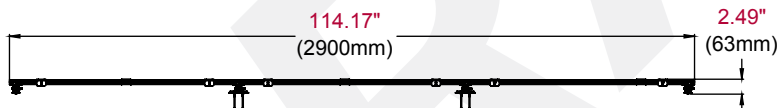

DS-LEDFLAAF-3X3

LED Wall Mount for LG LAAF 130"

Key Features

- Fine adjustment of up to 10mm depth and 15mm height to ensure perfect alignment.
- Compatible with LG bezel finishing kit (ACC-LAAMF15) to create a sleek and stylish appearance ideal for any professional application.
- Mount depth of only 67mm holds LED display close to the wall for a slim, space saving appearance. (Overall depth with LED modules 118mm)
- Tested by Peerless-AV to UL2442 standard for the assurance of personal safety
- Kit solution designed and built specifically to accommodate LG LAAF 130" display
- Custom spacers included to simplify mount installation

Easy Hang Hardware for a installer friendly set-up

Low-Profile Design positions display close to wall for a discreet appearance

Cradle Hooks enables simple install of the LG framework

Depth Adjustment to easily overcome uneven wall surfaces

TOP VIEW

UPC code

735029334415

Visit peerless-av.com to see the complete line of AV solutions from Peerless-AV, including outdoor displays, wireless, kiosks, digital audio, display mounts, projector mounts, carts/stands, and a full assortment of accessories.

Peerless-AV Europe
Unit 3 Watford Interchange,
Colonial Way, Watford
Herts, WD24 4WP

+44 (0) 1923 200100
sales@peerless-av.eu.com