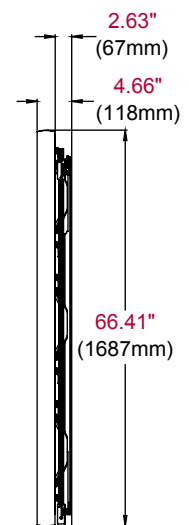

DS-LEDFLAAF-3X3

LED Wall Mount for LG LAAF 130"

Key Features

- Fine adjustment of up to 10mm depth and 15mm height to ensure perfect alignment.
- Compatible with LG bezel finishing kit (ACC-LAAMF15) to create a sleek and stylish appearance ideal for any professional application.
- Mount depth of only 67mm holds LED display close to the wall for a slim, space saving appearance. (Overall depth with LED modules 118mm)
- Tested by Peerless-AV to UL2442 standard for the assurance of personal safety
- Kit solution designed and built specifically to accommodate LG LAAF 130" display
- Custom spacers included to simplify mount installation

Easy Hang Hardware for a installer friendly set-up

Low-Profile Design positions display close to wall for a discreet appearance

Cradle Hooks enables simple install of the LG framework

Depth Adjustment to easily overcome uneven wall surfaces

TOP VIEW WITH CABINET

TOP VIEW

FRONT VIEW

SIDE VIEW

SIDE VIEW WITH CABINET

UPC code

735029334415

Visit peerless-av.com to see the complete line of AV solutions from Peerless-AV, including outdoor displays, wireless, kiosks, digital audio, display mounts, projector mounts, carts/stands, and a full assortment of accessories.