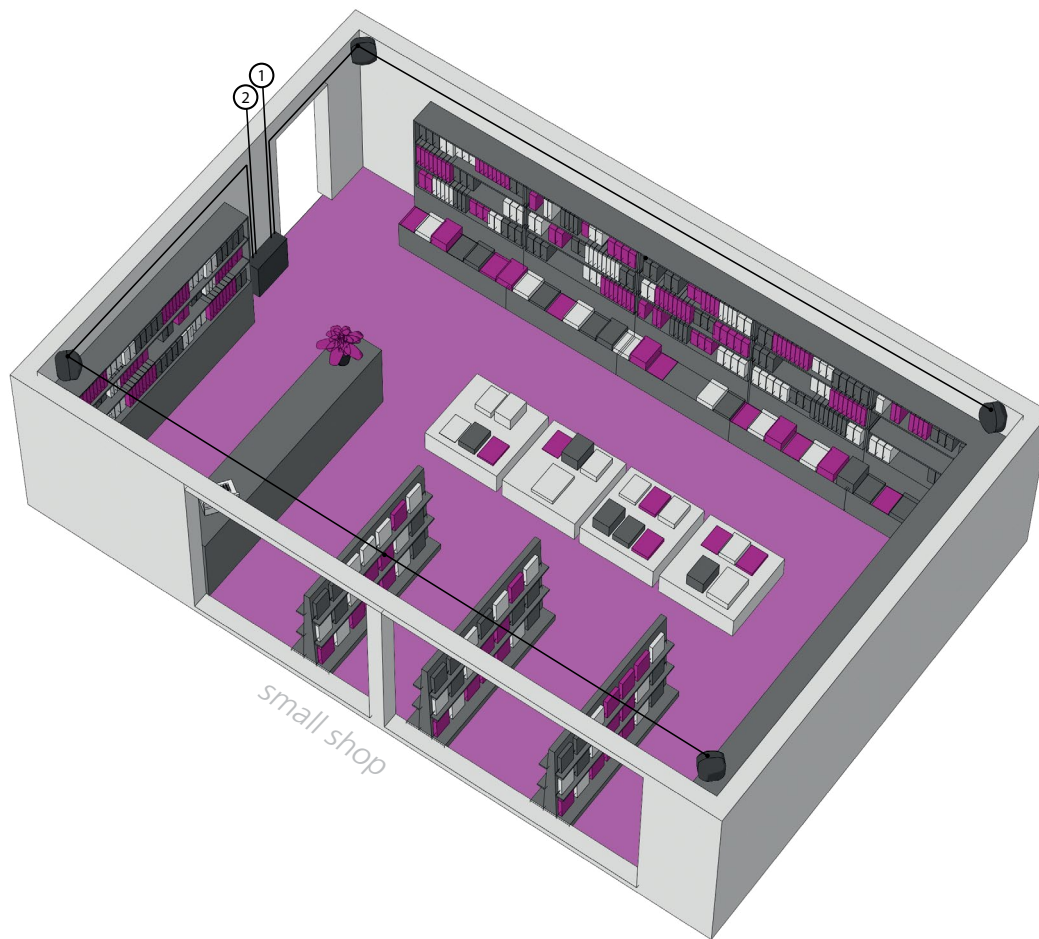

ON-WALL

Shop, small - background music
Area: 80 m² - 160 m²

01 CUSTOMER REQUESTS

- ≡ Clear background music without being intrusive from radio and CD/MP3 player
- ≡ Discrete, elegant and trendy cabinet speakers

Retail

Newspaper shop, Drugstore, Take-away restaurant, Snack bar, Tobacco shop, ...

02

FLOOR PLAN SHOP, SMALL - BACKGROUND MUSIC

	MASK2 speaker
	SUBLIME subwoofer
	Cable type F
	Cable type K
	2-core speaker cable

03 SPEAKER CHOICE

ZONE	SURFACE (m ²)	SPEAKERS	COLOUR
small shop	80-160 m ²	4 x MASK2 + 1 x SUBLIME	

05 SHOPPING LIST

MASK2 2.5" cabinet speaker	4x
SUBLIME Passive subwoofer	1x
PCR3000RMKIII DAB-FM tuner & CD-audio/MP3 via USB-key or SD slot	1x
CONCEPT1 Integrated stereo mixing amplifier	1x
CABLE TYPE F RCA - RCA cinch stereo	1x
CABLE TYPE K RCA - mini-jack	1x
SPEAKER CABLE 2-core 1.5 mm ²	...m