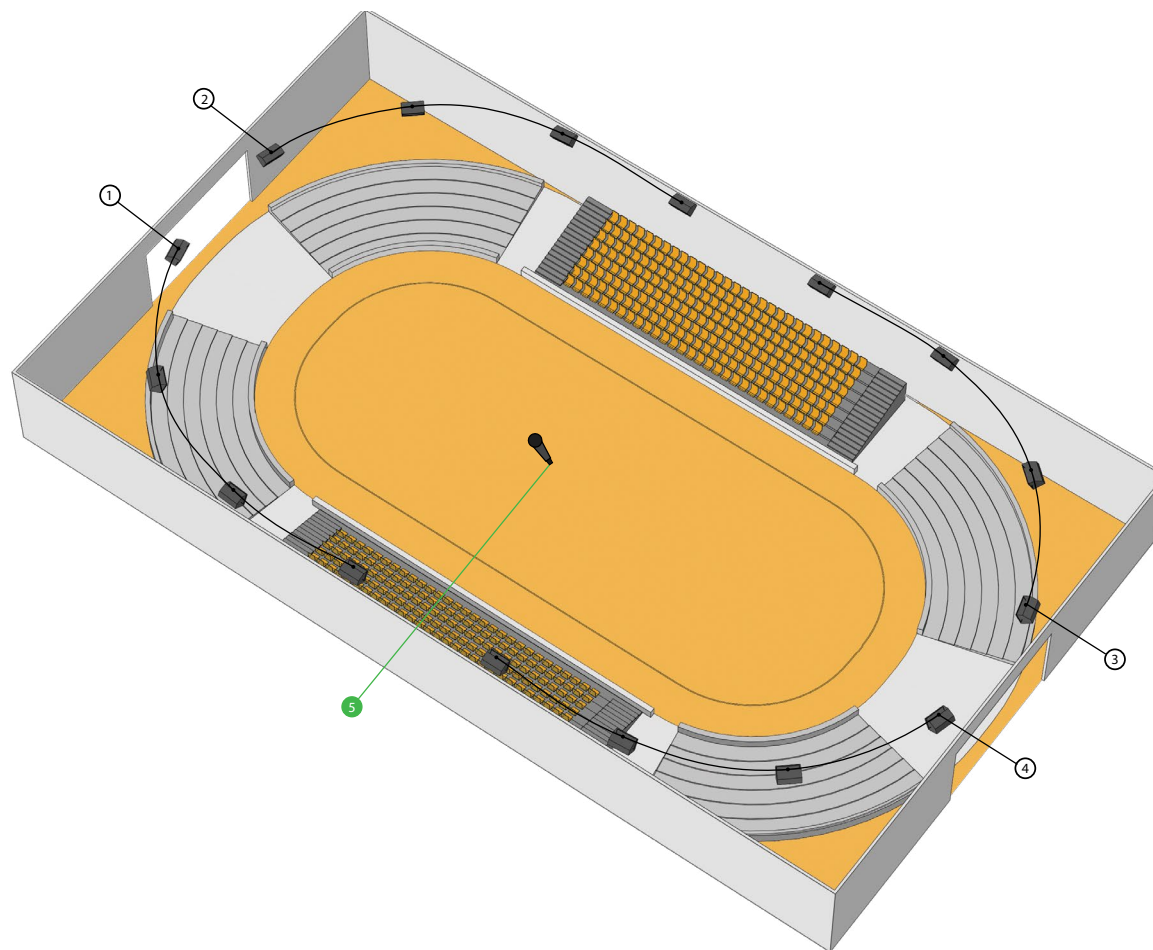

ON-WALL

Indoor ice rink
Area: 1500 m² - 3000 m²

01 CUSTOMER REQUESTS

- ≡ Qualitative music for background to foreground music
- ≡ Sufficient power for theme skating events
- ≡ Music from radio / MP3 (hdd) / UPnP-DLNA / internet radio
- ≡ Local input for disk jockey
- ≡ Microphone for spoken messages

02 FLOOR PLAN INDOOR ICE RINK

	MASK12T
	Cable type F
	Audio signal cable
	2-core speaker cable

Is your project larger than the indoor ice rink in this example?

Check the other case studies in the Plug & Play section on the Apart Audio website or contact your Apart dealer. He will help you to work out a project that exactly fits your clients requirements.

Sports & Leisure

Indoor skate hall, Sports hall, Indoor ice rink, ...

03 SPEAKER CHOICE

ZONE	SURFACE (m ²)	SPEAKERS	POWER SETTING	COLOUR
ice rink	1500-3000 m ²	16 x MASK12T	120 watts	

05 SHOPPING LIST

MASK12T
12" full range cabinet speaker **16x**

CABLE TYPE F
RCA - RCA cinch stereo **1x**

AUDIO CABLE
2 x 0.22 mm² shielded mic signal cable **...m**

SPEAKER CABLE
2-core 1.5 mm² **...m**

04 ELECTRONICS CHOICE

of this installation - The maximum power consumption
1110
watts