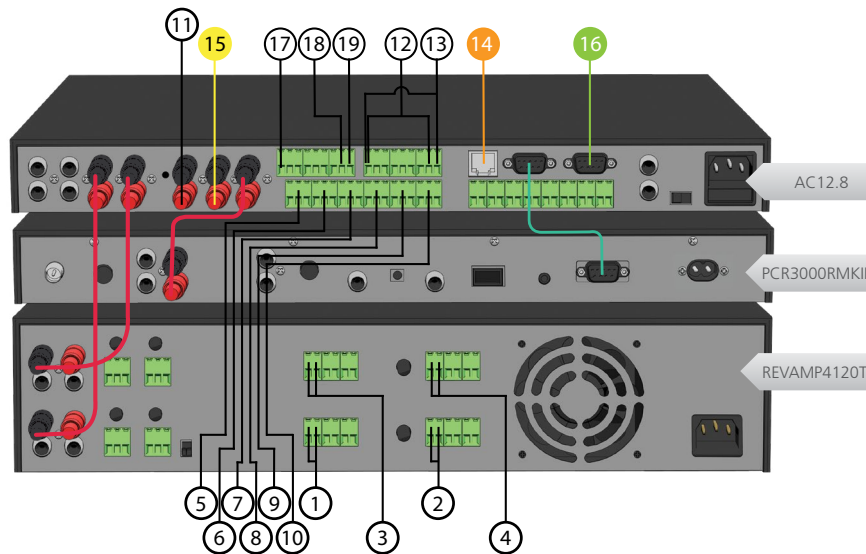

03 SPEAKER CHOICE

ZONE	SURFACE (m²)	SPEAKERS	POWER SETTING	COLOUR
AV room	80-160 m²	4 x CMX20T	16 ohm	
AV room	80-160 m²	2 x MASK6C	8 ohm	

05 SHOPPING LIST

CMX20T 8" ceiling speaker	4x
MASK6C 6.5" cabinet speaker	2x
LOCAL INPUT WALL PANEL Wall input with RCA connector	1x
PUSH BUTTON PANEL Wall panel with momentary push button	2x
DIMIC12 Multi-zone digital paging & control station	1x
MICROPHONE Microphone	6x
AUDIOCONTROL12.8 SET Audio matrix with DSP and feature pack	1x
PCR3000RMKIII Media player	1x
REVAMP4120T 4-channel 100V bridgeable digital power amplifier	1x
BEAMER OPTIMA DLP Beamer	1x
PROJECTOR SCREEN Finder Serie 59	1x
RS232 CABLE RS232 cable male - female	1x
RS232 CROSS CABLE RS232 cross cable male - male	1x
CABLE TYPE F RCA - RCA cinch stereo	1x
CABLE TYPE K RCA - mini-jack	1x
CAT5 NETWORK CABLE Network cable	...m
MICROPHONE CABLE Microphone cable	...m
SPEAKER CABLE 2-core 1.5 mm²	...m

04 ELECTRONICS CHOICE

630 Watts
The maximum power consumption of this installation

AC12.8 XML config file available on www.apart-audio.com