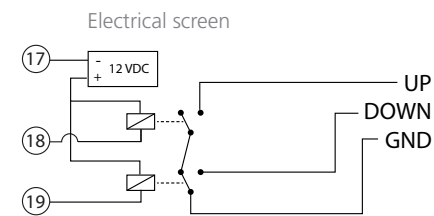

Is your project larger than the AV room in this example?

Check the other case studies in the corporate section of this book or contact your Apart dealer. He will help you to work out a project that exactly fits your clients requirements.