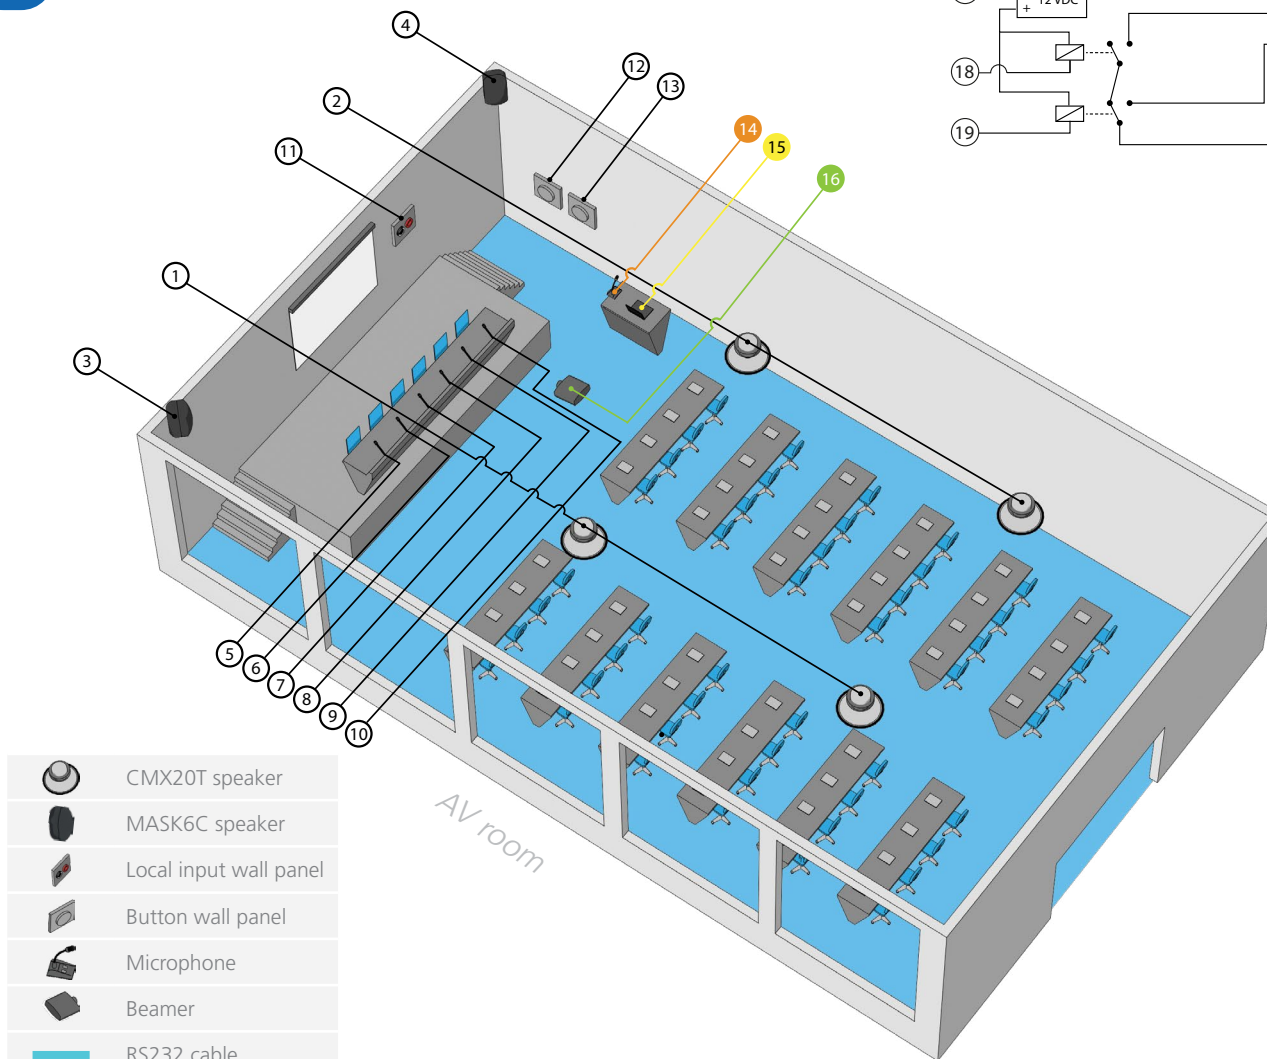

BUILT-IN

AV room
Area: 160 m² - 320 m²

01 CUSTOMER REQUESTS

- ≡ Simple to control Audio-Video system with beamer.
- ≡ Cabinet front speakers for music sources.
- ≡ Ceiling speakers for music sources and microphones.
- ≡ Up to 6 microphones possible
- ≡ Audio from laptop
- ≡ Audio from CD player
- ≡ Local mono line input
- ≡ Control panel with 12 pre-programmed buttons for Source and volume selection, control of beamer, control of CD player, control of electrical screen, control of lights.
- ≡ physical push-buttons for activating the presets "Meeting" and "Presentation"

Corporate

AV room, Conference room, Meeting room, ...

02 FLOOR PLAN AV ROOM

	CMX20T speaker
	MASK6C speaker
	Local input wall panel
	Button wall panel
	Microphone
	Beamer
	RS232 cable
	RS232 cross cable
	Cable type F
	Cable type K
	CAT5 cable
	Microphone cable
	2-core speaker cable

03 SPEAKER CHOICE

ZONE	SURFACE (m ²)	SPEAKERS	POWER SETTING	COLOUR
AV room	80-160 m ²	4 x CMX20T	16 ohm	 
AV room	80-160 m ²	2 x MASK6C	8 ohm	 

05 SHOPPING LIST

CMX20T 8" ceiling speaker	4x
MASK6C 6.5" cabinet speaker	2x
LOCAL INPUT WALL PANEL Wall input with RCA connector	1x
PUSH BUTTON PANEL Wall panel with momentary push button	2x
DIMIC12 Multi-zone digital paging & control station	1x
MICROPHONE Microphone	6x
AUDIOCONTROL12.8 SET Audio matrix with DSP and feature pack	1x
PCR3000RMKIII Media player	1x
REVAMP4120T 4-channel 100V bridgeable digital power amplifier	1x
BEAMER OPTIMA DLP Beamer	1x
PROJECTOR SCREEN Finder Serie 59	1x
RS232 CABLE RS232 cable male - female	1x
RS232 CROSS CABLE RS232 cross cable male - male	1x
CABLE TYPE F RCA - RCA cinch stereo	1x
CABLE TYPE K RCA - mini-jack	1x
CAT5 NETWORK CABLE Network cable	...m
MICROPHONE CABLE Microphone cable	...m
SPEAKER CABLE 2-core 1.5 mm ²	...m